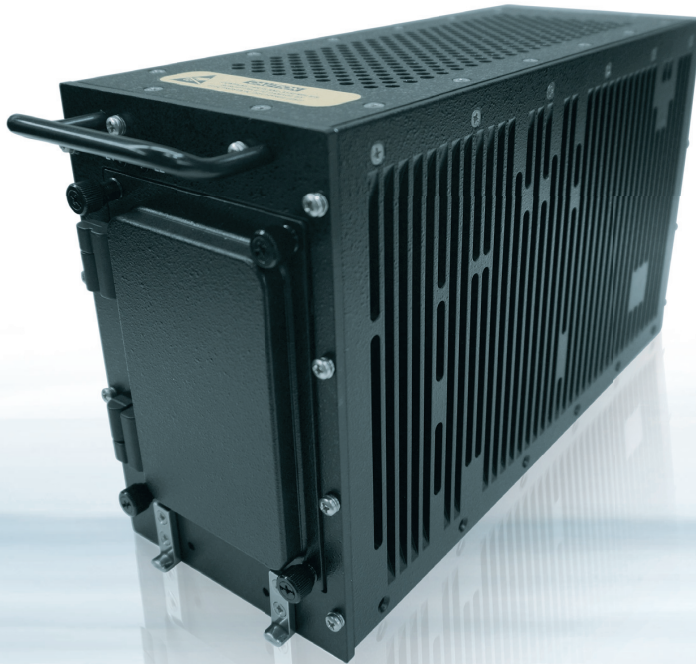

# ACE FLIGHT™ 4608

---

## ACE FLIGHT™ 4608 AIRBORNE SERVER

- ▶ ARINC 600 4MCU, air-flow through unit with front removable storage
- ▶ Intel® D-1539, 8-Core Processor with 32 GByte DDR4 RAM (ECC)
- ▶ L2/L3 managed ethernet switch
- ▶ dual 4G LTE modems
- ▶ qualified to DO-160G